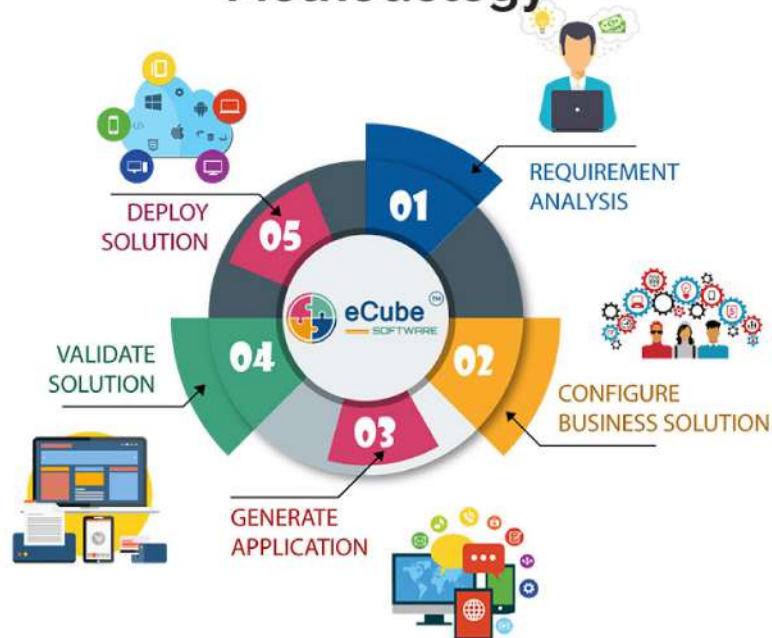

**Create custom apps for
your unique business**

eCube Software is an intelligent business
platform for ever growing business with
tailor-made business application

About eCube Software

eCube Software is a fast track platform for creating web applications in quick time & less cost. The ecube code engine will generate enterprise level business applications with a single click. It's a complete intelligent engine with build in libraries & web application interface. The eCube software can be easily accessed from anywhere and anytime.

The eCube system is highly configurable & we can feed any business rules required, intelligent workflow, provides enterprise security, reporting needs into the solution. the solutions are responsive and compatible with mobile and desktop.

eCube software provides pre-defined application templates which can be readily used and further customized as needed

Implementation Methodology

Process

Benefits

-  Fast track web application development
-  Reduce application development cost and time
-  Providing quick prototype for analyzing a better understanding of system requirements
-  The well matured eCube engine will generate a good quality application
-  Delivered application follows standard 3 Tier architecture and easy to maintain
-  Easy to extend the functions
-  Easy to integrate the application with other business systems and BPM
-  eCube engine can generate web service layer for all business operations

Features

-  Application Forms
-  Reports
-  Business Rules
-  Application Templates
-  Theme Designer
-  Data Analytics
-  Geo Spatial functions
-  Integration framework
-  Security Framework
-  Business process framework